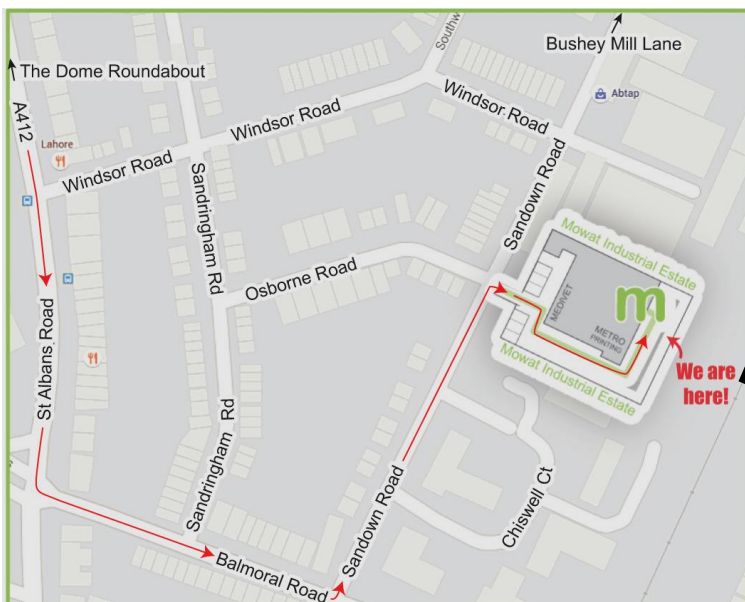

However please check <http://www.mapac.com/education/parents> for updates.

Shop address: 11, Mowat Industrial Estate, Sandown Rd, Watford WD24 7UY

2. ONLINE ORDERING GUIDE

Our aim is that all orders are sent out within 10 working days. During the busy summer period, it can take a little longer, so please allow us some extra time to get your order to you.